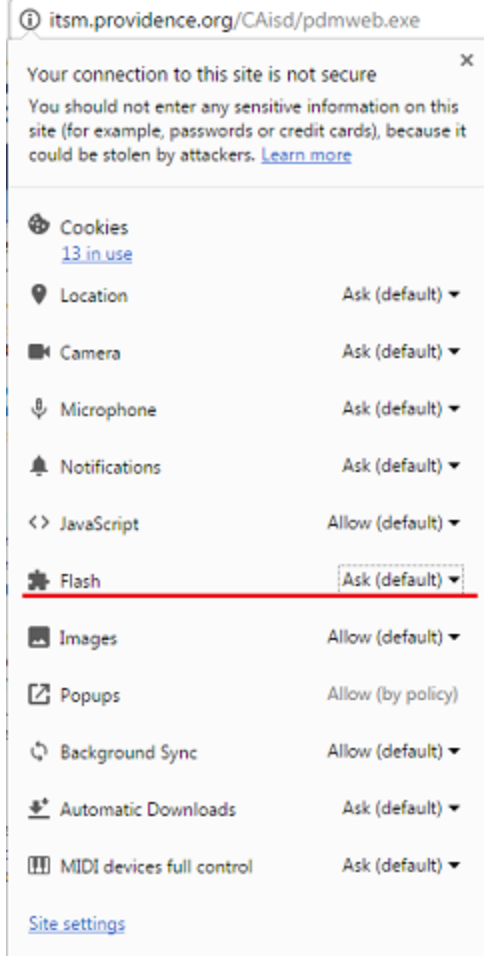

# Verify Adobe Flash Player in Chrome

1. Click on the "i" icon in the top left, next to the URL.

2. From there, navigate to **Flash** and click on the portion that most likely says "Ask (default)".

3. Then, click on "Always allow for this site."