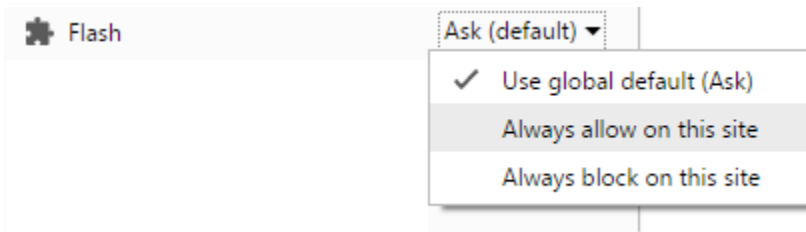

# Verify Adobe Flash Player in Chrome

1. Click on the "i" icon in the top left, next to the URL.

2. From there, navigate to **Flash** and click on the portion that most likely says "Ask (default)".

3. Then, click on "Always allow for this site."