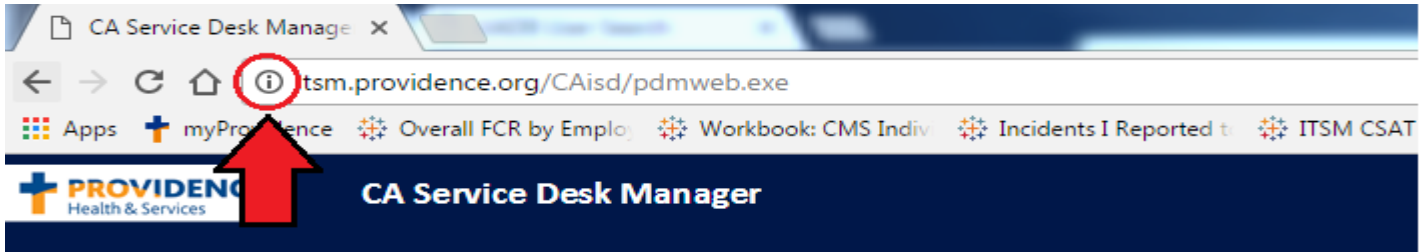

# Verify Adobe Flash Player in Chrome

1. Click on the "i" icon in the top left, next to the URL.

2. From there, navigate to **Flash** and click on the portion that most likely says "Ask (default)".

3. Then, click on "Always allow for this site."